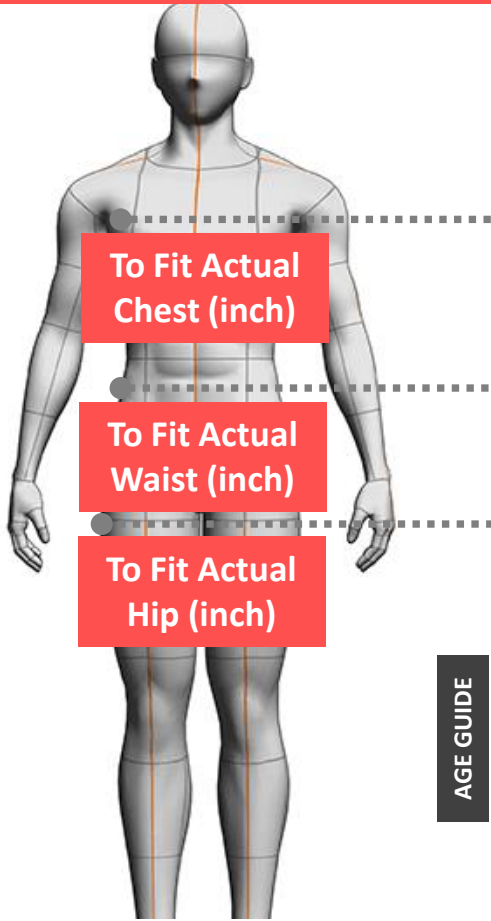

BOYS SIZE CHART

SIZE based on UK sizes

	INF	XSC	CHD	JNR	XSB	SB	MB	LB	XS	S	M	L	XL	2XL	3XL	4XL
To Fit Actual Chest (inch)	21 inches	23 inches	25 inches	27 inches	29 inches	31 Inches	33 inches	35 inches	38 inches	40 Inches	42 Inches	44 inches	46 inches	48 inches	50 inches	52 inches
To Fit Actual Waist (inch)	15.5 Inches	16 Inches	18 Inches	20 Inches	22 Inches	24 Inches	26 Inches	28 Inches	30 Inches	32 Inches	34 Inches	36 Inches	38 Inches	40 Inches	42 Inches	44 Inches
AGE GUIDE	2-3 Yrs. old	4-5 Yrs. old	6-7 Yrs. old	7-8 Yrs. old	9-10 Yrs. old	11-12 Yrs. old	13 Yrs. old	14 Yrs. old			15-18 Yrs. old			
													-	-	-	-

* Age guide is for guidance only some students may require larger or smaller items

GIRLS SIZE CHART

SIZE based on UK sizes

	INF	XSC	CHD	JNR	XSG	6	8	10	12	14	16	18	20	22
To Fit Actual Chest (inch)	21 inches	23 inches	25.5 inches	27.5 inches	29.5 inches	30 inches	32 inches	34 inches	36 inches	38 inches	40 inches	42 inches	44 inches	46 inches
To Fit Actual Waist (inch)	15.5 inches	16 inches	18 inches	20 inches	22 inches	24 inches	25 inches	26 inches	28 inches	30 inches	32 inches	34 inches	36 inches	38 inches
To Fit Actual Hip (inch)	-	-	-	-	-	32 inches	34 inches	35 inches	37 inches	39 inches	41 inches	43 inches	46 inches	48 inches
AGE GUIDE	2-3 Yrs. Old	4-5 Yrs. old	6-7 Yrs. old	7-8 Yrs. old	9-10 Yrs. old	11-12 Yrs. old	13-18 Yrs. old		-	-	-	-	-	-