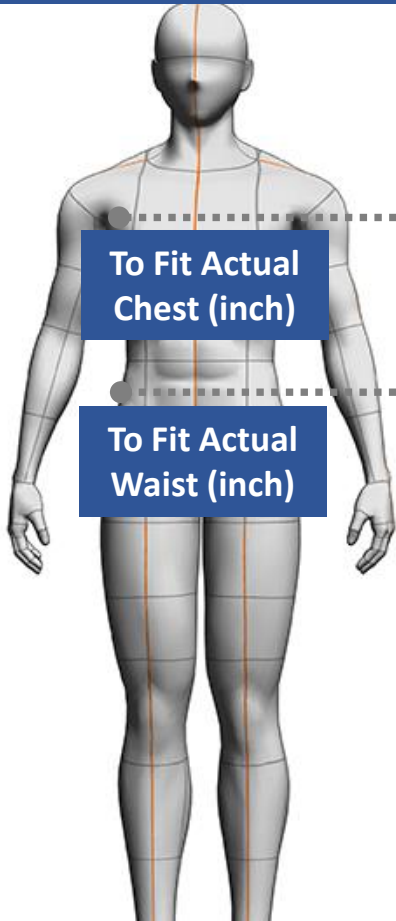

BOYS SIZE CHART

SIZE based on UK sizes

	INF	XSC	CHD	JNR	XSB	SB	MB	LB	XS	S	M	L	XL	2XL	3XL	4XL
To Fit Actual Chest (inch)	21 inches	23 inches	25 inches	27 inches	29 inches	31 Inches	33 inches	35 inches	38 inches	40 Inches	42 Inches	44 inches	46 inches	48 inches	50 inches	52 inches
To Fit Actual Waist (inch)	15.5 Inches	16 Inches	18 Inches	20 Inches	22 Inches	24 Inches	26 Inches	28 Inches	30 Inches	32 Inches	34 Inches	36 Inches	38 Inches	40 Inches	42 Inches	44 Inches
AGE GUIDE	2-3 Yrs. old	4-5 Yrs. old	6-7 Yrs. old	7-8 Yrs. old	9-10 Yrs. old	11-12 Yrs. old	13 Yrs. old	14 Yrs. old			15-18 Yrs. old			
													-	-	-	-

* Age guide is for guidance only some students may require larger or smaller items

GIRLS SIZE CHART

SIZE based on UK sizes

	INF	XSC	CHD	JNR	XSG	6	8	10	12	14	16	18	20	22
To Fit Actual Chest (inch)	21 inches	23 inches	25.5 inches	27.5 inches	29.5 inches	30 inches	32 inches	34 inches	36 inches	38 inches	40 inches	42 inches	44 inches	46 inches
To Fit Actual Waist (inch)	15.5 inches	16 inches	18 inches	20 inches	22 inches	24 inches	25 inches	26 inches	28 inches	30 inches	32 inches	34 inches	36 inches	38 inches
To Fit Actual Hip (inch)	-	-	-	-	-	32 inches	34 inches	35 inches	37 inches	39 inches	41 inches	43 inches	46 inches	48 inches
AGE GUIDE	2-3 Yrs. Old	4-5 Yrs. old	6-7 Yrs. old	7-8 Yrs. old	9-10 Yrs. old	11-12 Yrs. old	13-18 Yrs. old		-	-	-	-	-	-