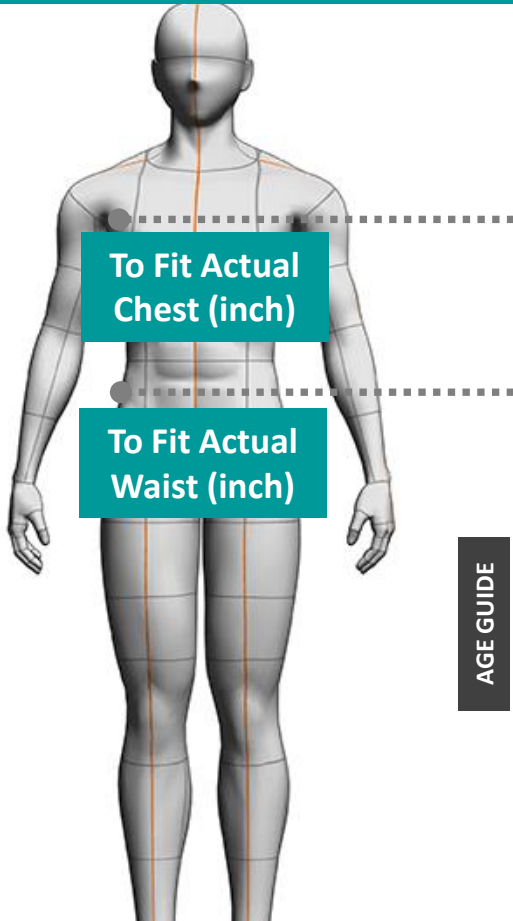

* Age guide is for guidance only some students may require larger or smaller items

GIRLS SIZE CHART

SIZE based on UK sizes

	INF	XSC	CHD	JNR	XSG	6	8	10	12	14	16	18	20	22
To Fit Actual Chest (inch)	21 inches	23 inches	25.5 inches	27.5 inches	29.5 inches	30 inches	32 inches	34 inches	36 inches	38 inches	40 inches	42 inches	44 inches	46 inches
To Fit Actual Waist (inch)	15.5 inches	16 inches	18 inches	20 inches	22 inches	24 inches	25 inches	26 inches	28 inches	30 inches	32 inches	34 inches	36 inches	38 inches
To Fit Actual Hip (inch)	-	-	-	-	-	32 inches	34 inches	35 inches	37 inches	39 inches	41 inches	43 inches	46 inches	48 inches
AGE GUIDE	2-3 Yrs. Old	4-5 Yrs. old	6-7 Yrs. old	7-8 Yrs. old	9-10 Yrs. old	11-12 Yrs. old	13-18 Yrs. old		-	-	-	-	-	-

* Age guide is for guidance only some students may require larger or smaller items

UNISEX SIZE CHART

SIZE based on UK sizes

	INF	XSC	CHD	JNR	XSB	SB	MB	LB	XS	S	M	L	XL	2XL	3XL	4XL	
To Fit Actual Chest (inch)	21 inches	23 inches	25 inches	27 inches	29 inches	31 Inches	33 inches	35 inches	38 inches	40 Inches	42 Inches	44 inches	46 inches	48 inches	50 inches	52 inches	
To Fit Actual Waist (inch)	15.5 Inches	16 Inches	18 Inches	20 Inches	22 Inches	24 Inches	26 Inches	28 Inches	30 Inches	32 Inches	34 Inches	36 Inches	38 Inches	40 Inches	42 Inches	44 Inches	
AGE GUIDE	2-3 Yrs. old	4-5 Yrs. old	6-7 Yrs. old	7-8 Yrs. old	9-10 Yrs. old	11-12 Yrs. old	13 Yrs. old	14 Yrs. old		15-18 Yrs. old		-	-	-	-